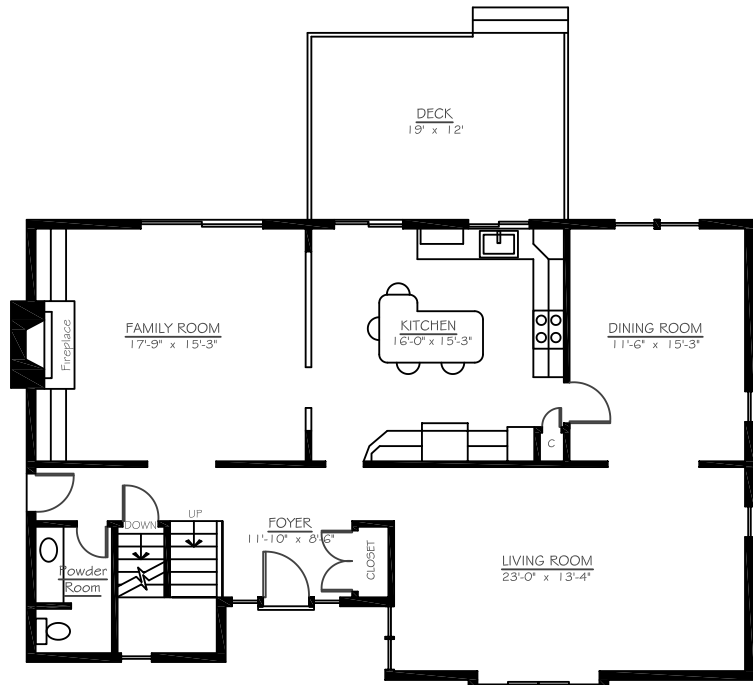

UPPER LEVEL

MAIN LEVEL

LOWER LEVEL

FLOOR PLANS

3324 Mantua Drive, Fairfax, VA 22031